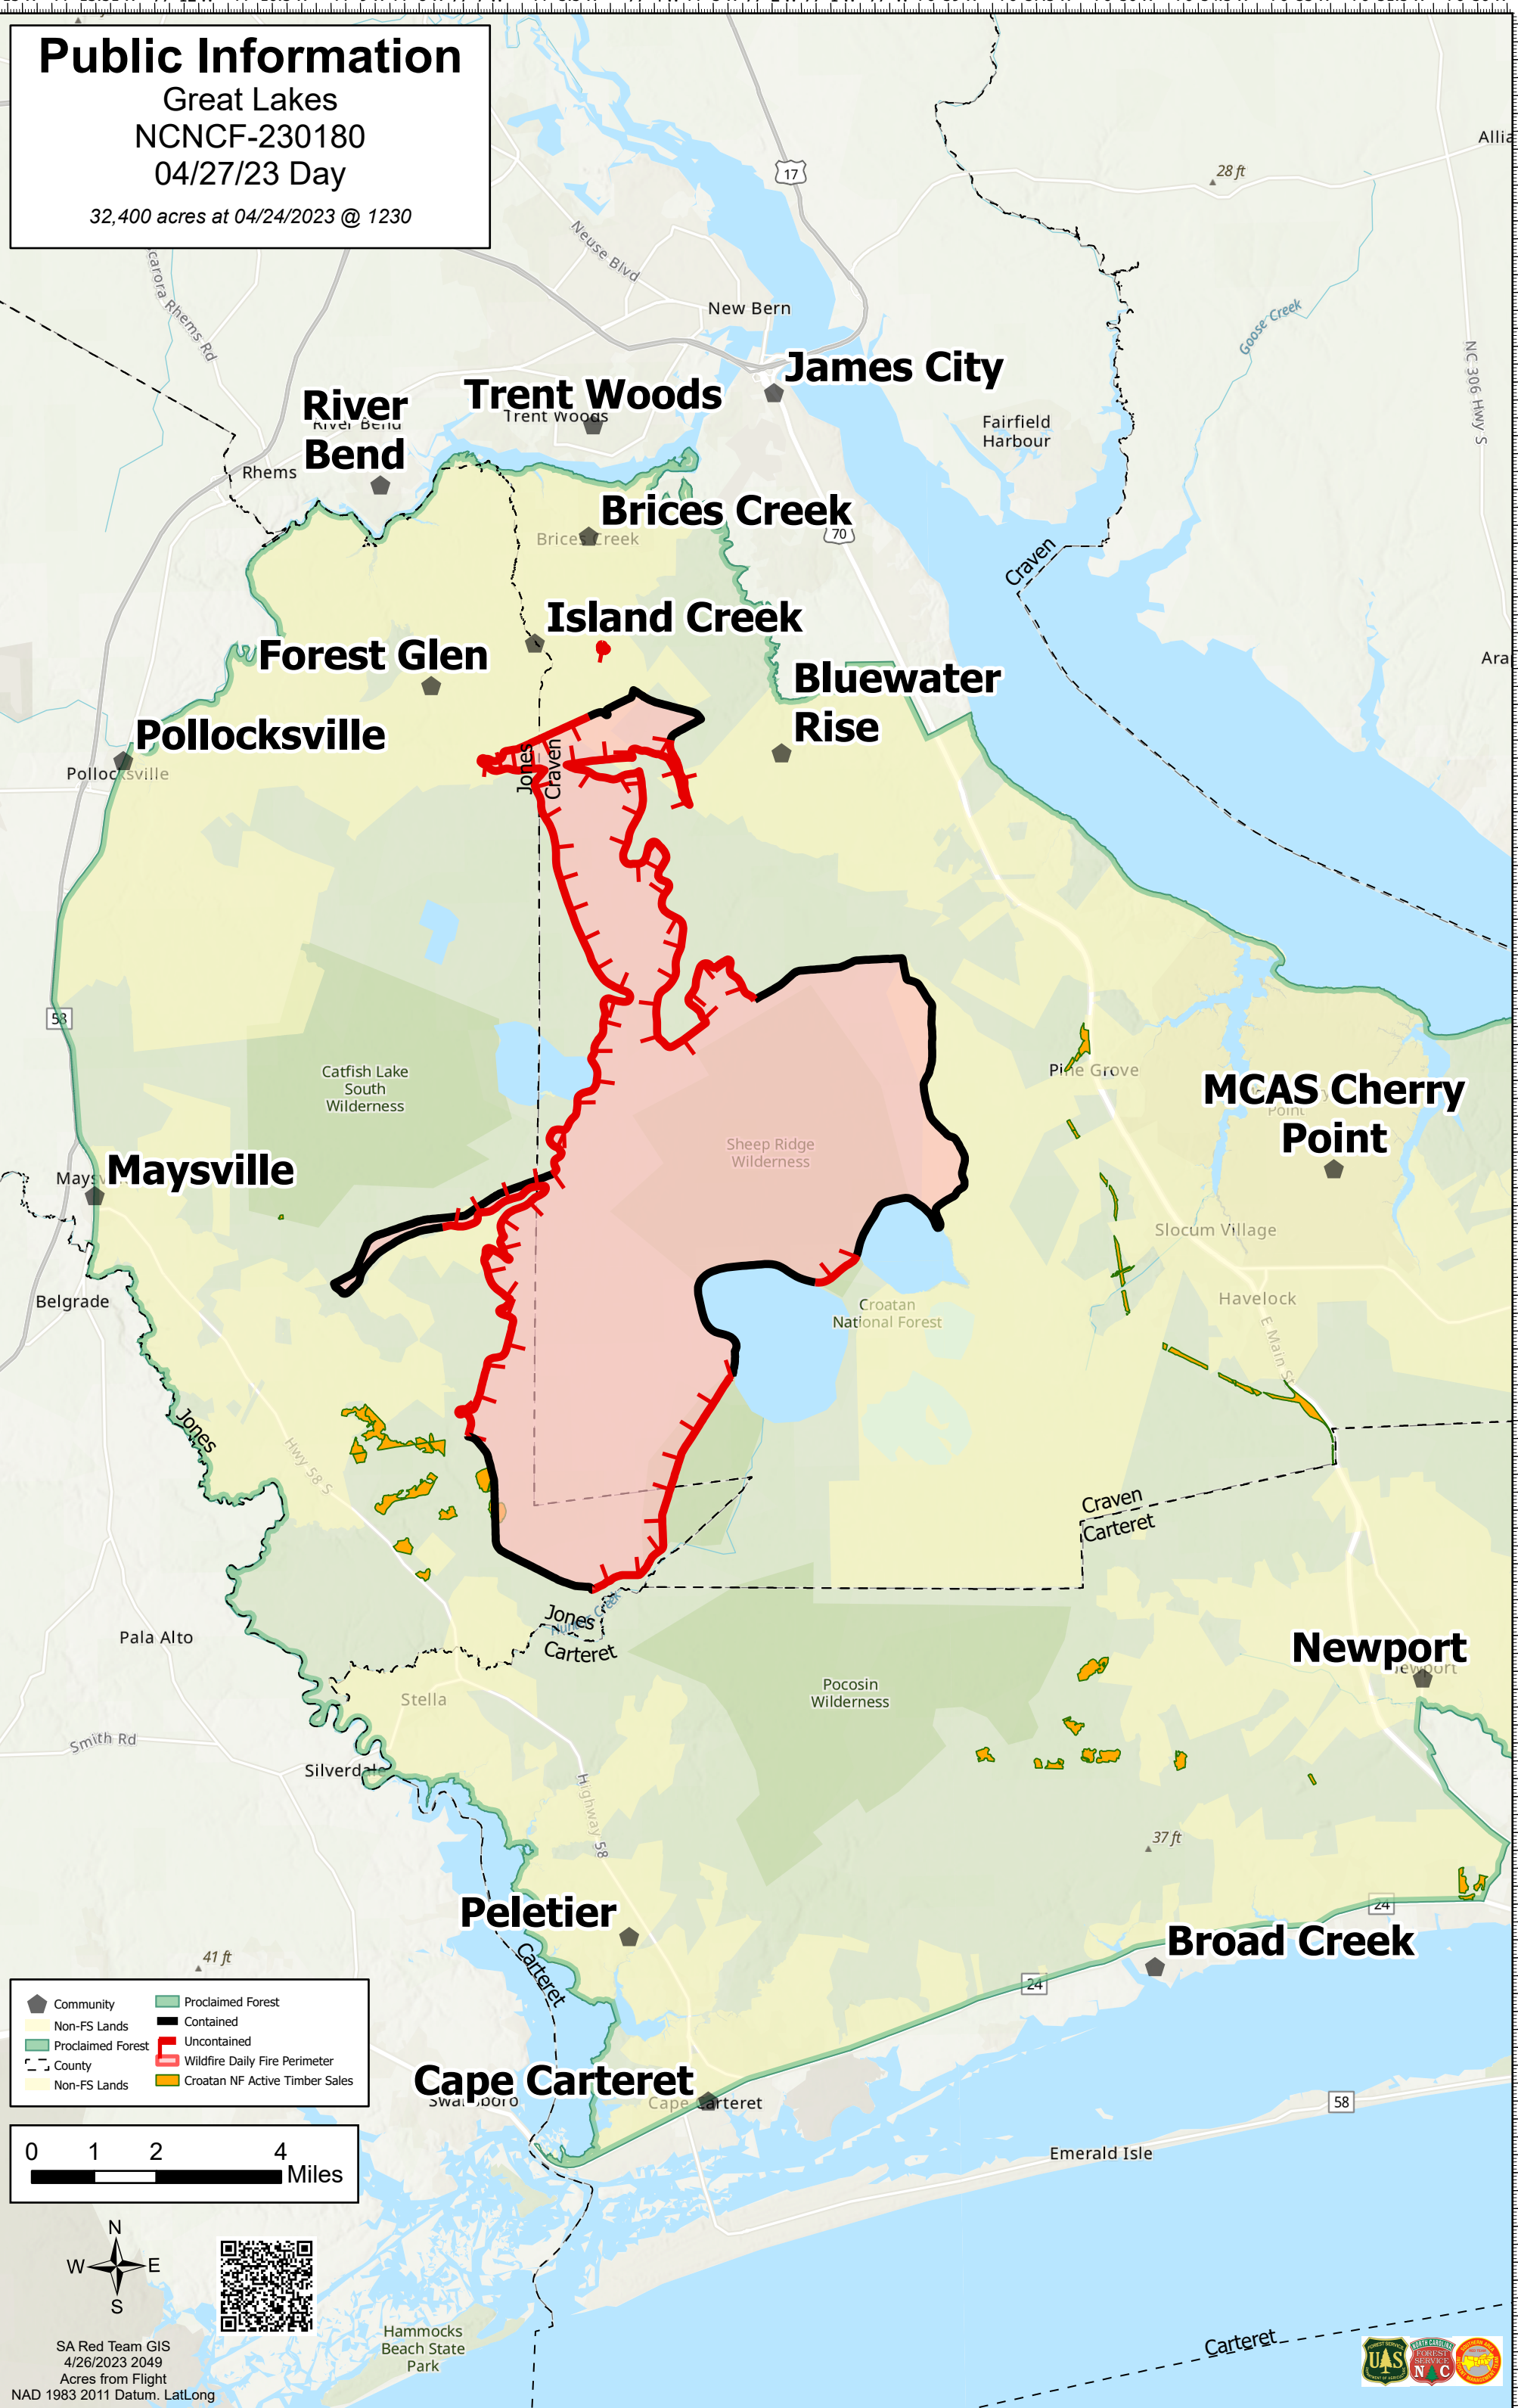

# Public Information

Great Lakes  
NCNCF-230180  
04/27/23 Day

32,400 acres at 04/24/2023 @ 1230

- Community
- Non-FS Lands
- Proclaimed Forest
- County
- Non-FS Lands
- Proclaimed Forest
- Contained
- Uncontained
- Wildfire Daily Fire Perimeter
- Croatan NF Active Timber Sales

SA Red Team GIS  
4/26/2023 2049  
Acres from Flight  
NAD 1983 2011 Datum. LatLong